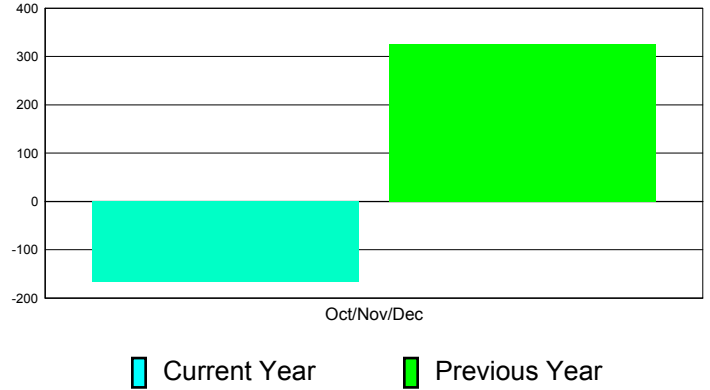

Comparison of Membership Gain/Loss

Current Year Compared to the Previous Year