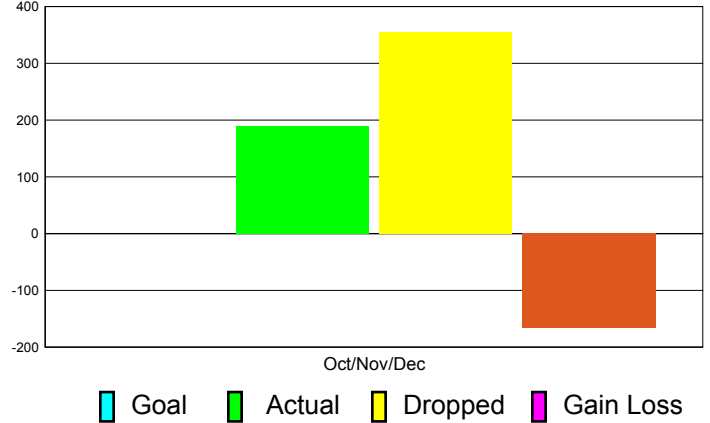

Membership Results 2011-2012

Goal, New, Dropped, Gain/Loss