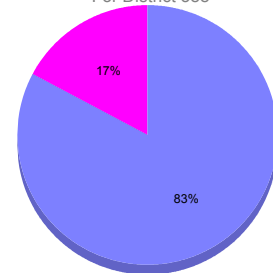

Membership Results 2011-2012

Goal, New, Dropped, Gain/Loss

Comparison of Membership Gain/Loss

Current Year Compared to the Previous Year

Gender Comparison 2010-2011

For District 388

Oct/Nov/Dec

■ Male ■ Female